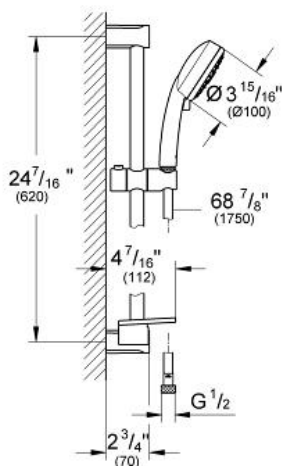

NEW TEMPESTA
COSMOPOLITAN 100
Shower Rail Set 4 Sprays
MODEL # 27577002

Pure Freude
an Wasser

GROHE

Product Description:
NEW TEMPESTA COSMOPOLITAN 100
Shower Rail Set 4 Sprays

Standard Specification:

- Consisting of:
- Hand shower (27 575 000)
- 24" shower bar (27 521)
- RelaxaFlex 69" plastic shower hose (28 154)
- **GROHE EasyReach** tray (27 596)
- 2.5 gpm (9.5 l/min) flow limiter
- **GROHE DreamSpray** perfect spray pattern
- **GROHE StarLight** chrome finish
- **SpeedClean**® anti-lime system
- Inner WaterGuide for a longer life
- Min. recommended pressure: 15 psi

Applicable Codes & Standards:

- Energy Policy Act of 1992
- ASME A112.18.1/CSA B125.1

Color:

- 27577002 StarLight Chrome